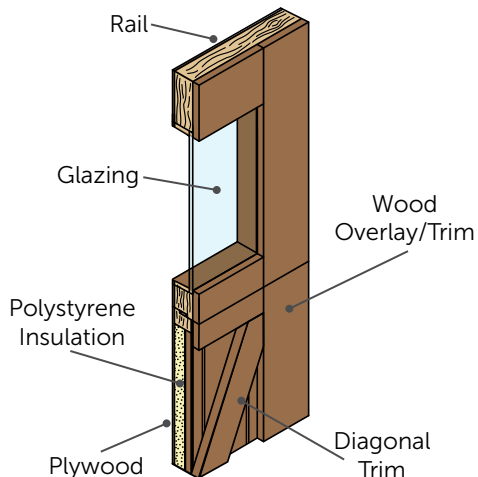

Premium Construction Models 7400-7412

Paint or stain grade, insulation standard.
2" four-layer construction.* Polystyrene insulation provides an R-value of up to 4.75.

*Thickness may vary slightly depending on wood type