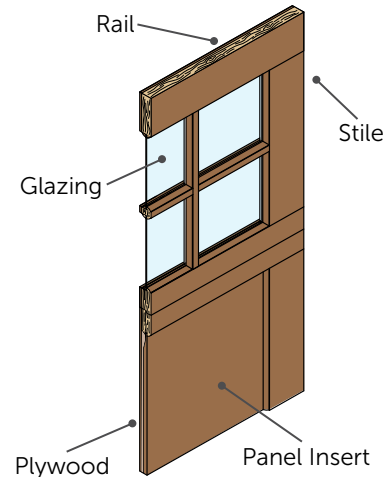

Wayne
Dalton[™]
GARAGE DOORS

7000

S E R I E S

CARRIAGE HOUSE WOOD

Custom wood, stained finish, decorative hardware

stunning handcrafted wood doors

Architectural details for homes of distinction.

Wayne Dalton's wood doors combine the convenience of modern sectional doors with the classic appearance of swing-open carriage house style wood doors. Our Amish craftsmen in Mt. Hope, Ohio, and our wood artisans in Centralia, Washington, hand-build beautiful wood doors to your specification with thorough attention to every detail.

Standard Construction Models 7100-7105

Paint or stain grade, insulation optional.
Up to 1-5/8" thick rail and stile construction with panel inserts.

quality materials

As one of the largest makers of wood garage doors, we make a point to be involved in the complete life cycle of every wood door. We use a combination of premium woods in our doors to enhance the look of the door, with a variety of woods available to customize your door.