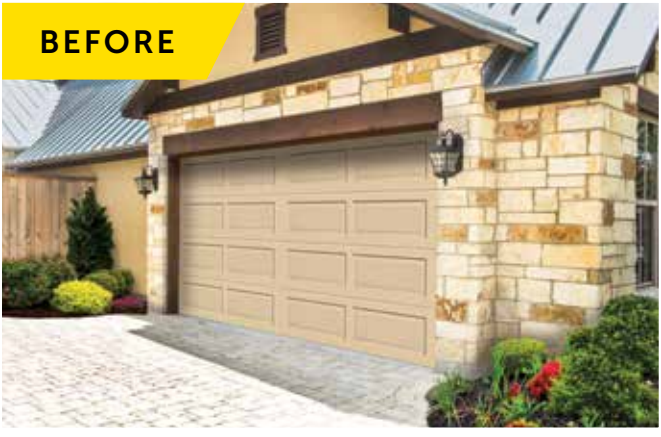

AFTER

BEFORE

Custom wood, stained finish, custom windows

Garage Door Design Center

Go to wayne-dalton.com today and click on Design Center. Here you can upload a photo of your home and experiment with panel designs, color options, window styles and hardware designs. Instant curb appeal awaits with just the click of your mouse!

Wayne Dalton
GARAGE DOORS™

DISTRIBUTED BY:

2501 S. State Hwy 121 Bus., Ste 200
Lewisville, TX 75067

wayne-dalton.com

© 2016 Wayne Dalton, a Division of Overhead Door Corporation. Consistent with our policy of continuing product improvement, we reserve the right to change product specifications without notice or obligation. Item 341701 11/2016