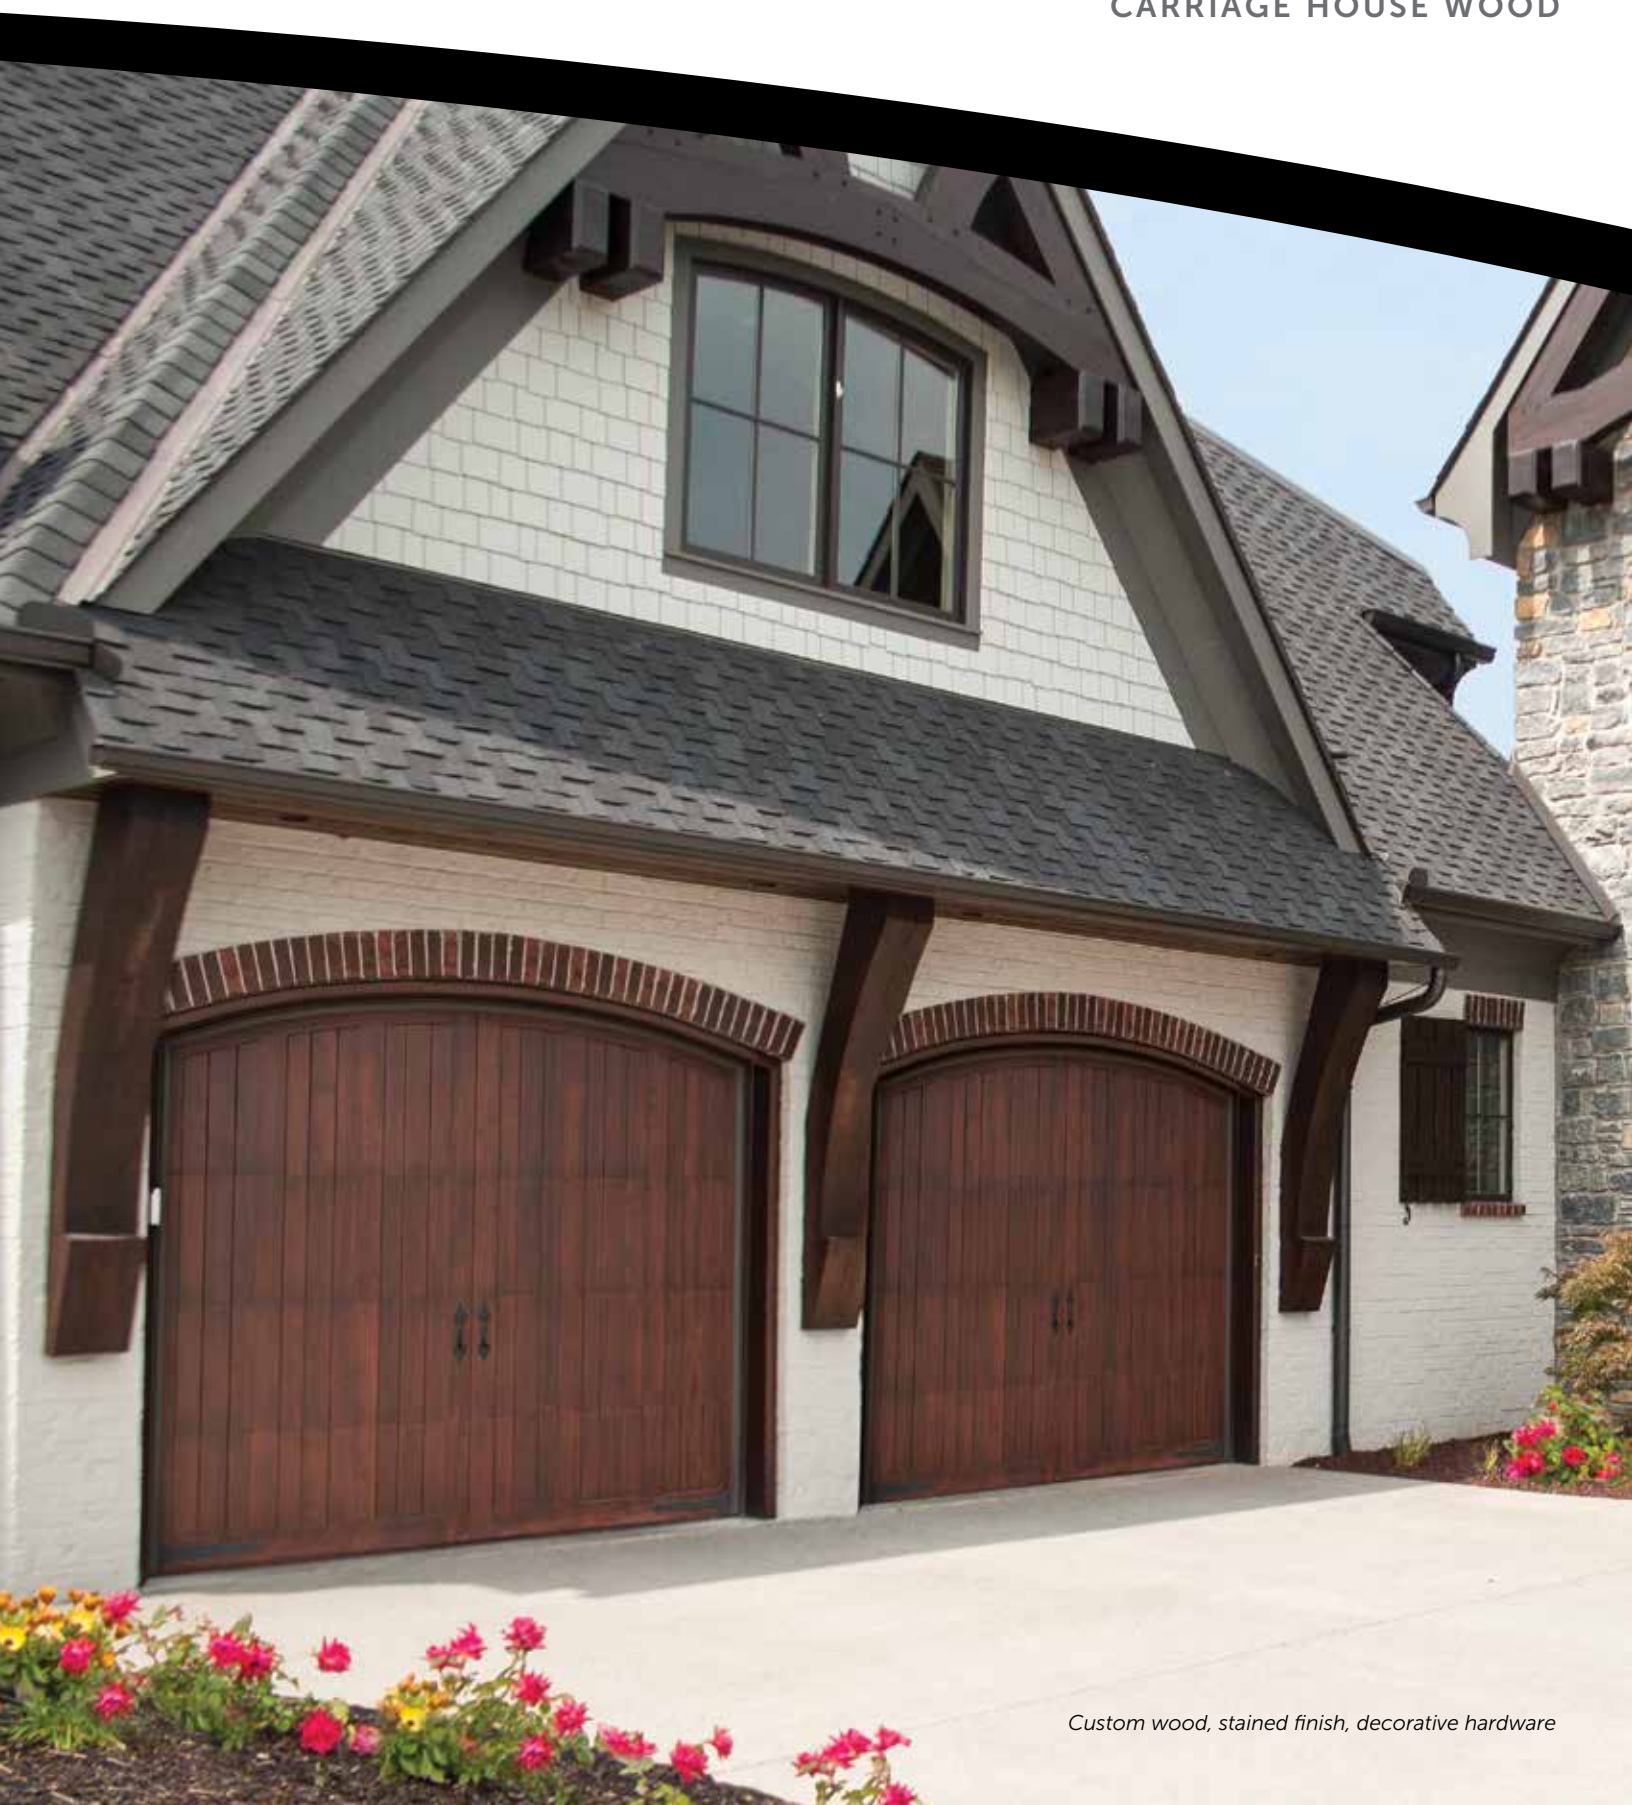

Wayne
Dalton[™]
GARAGE DOORS

7000

S E R I E S

CARRIAGE HOUSE WOOD

Custom wood, stained finish, decorative hardware

stunning handcrafted wood doors

Architectural details for homes of distinction.

Wayne Dalton's wood doors combine the convenience of modern sectional doors with the classic appearance of swing-open carriage house style wood doors. Our Amish craftsmen in Mt. Hope, Ohio, and our wood artisans in Centralia, Washington, hand-build beautiful wood doors to your specification with thorough attention to every detail.